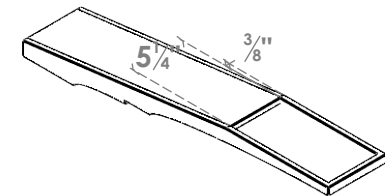

# ITEM NUMBER: BRCPC060X32000X04000BOA

6"W X 32"D X 4"H BALBOA ARCHITECTURAL GRADE PVC CLOSED KNEE BRACE

**SIDE PROFILE**

**FRONT PROFILE**

**ISOMETRIC**

EKENA MILLWORK  
2300 WEST MAIN ST.  
CLARKSVILLE, TX 75426  
TOLL FREE: 866-607-0453  
WWW.EKENAMILLWORK.COM