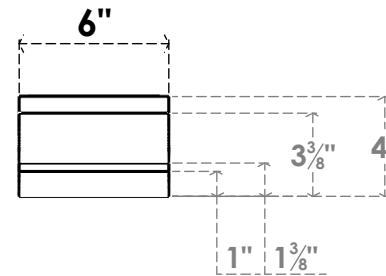

# ITEM NUMBER: BRCPC060X32000X04000BOA

6"W X 32"D X 4"H BALBOA ARCHITECTURAL GRADE PVC CLOSED KNEE BRACE

**SIDE PROFILE**

**FRONT PROFILE**

**ISOMETRIC**

EKENA MILLWORK  
2300 WEST MAIN ST.  
CLARKSVILLE, TX 75426  
TOLL FREE: 866-607-0453  
WWW.EKENAMILLWORK.COM