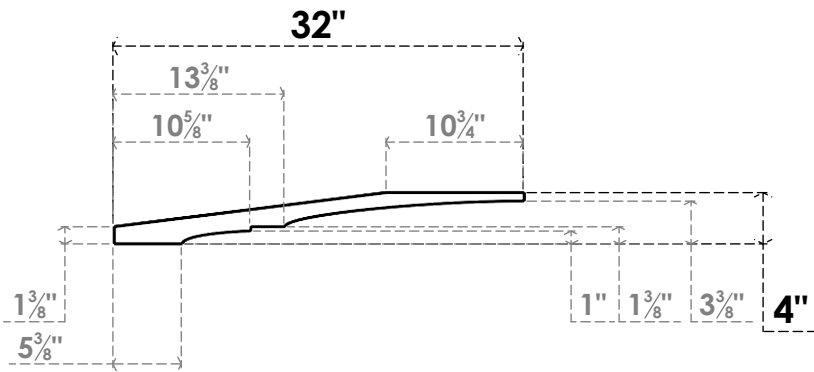

# ITEM NUMBER: BRCPC060X32000X04000BOA

6"W X 32"D X 4"H BALBOA ARCHITECTURAL GRADE PVC CLOSED KNEE BRACE

**SIDE PROFILE**

**FRONT PROFILE**

**ISOMETRIC**

EKENA MILLWORK  
2300 WEST MAIN ST.  
CLARKSVILLE, TX 75426  
TOLL FREE: 866-607-0453  
WWW.EKENAMILLWORK.COM